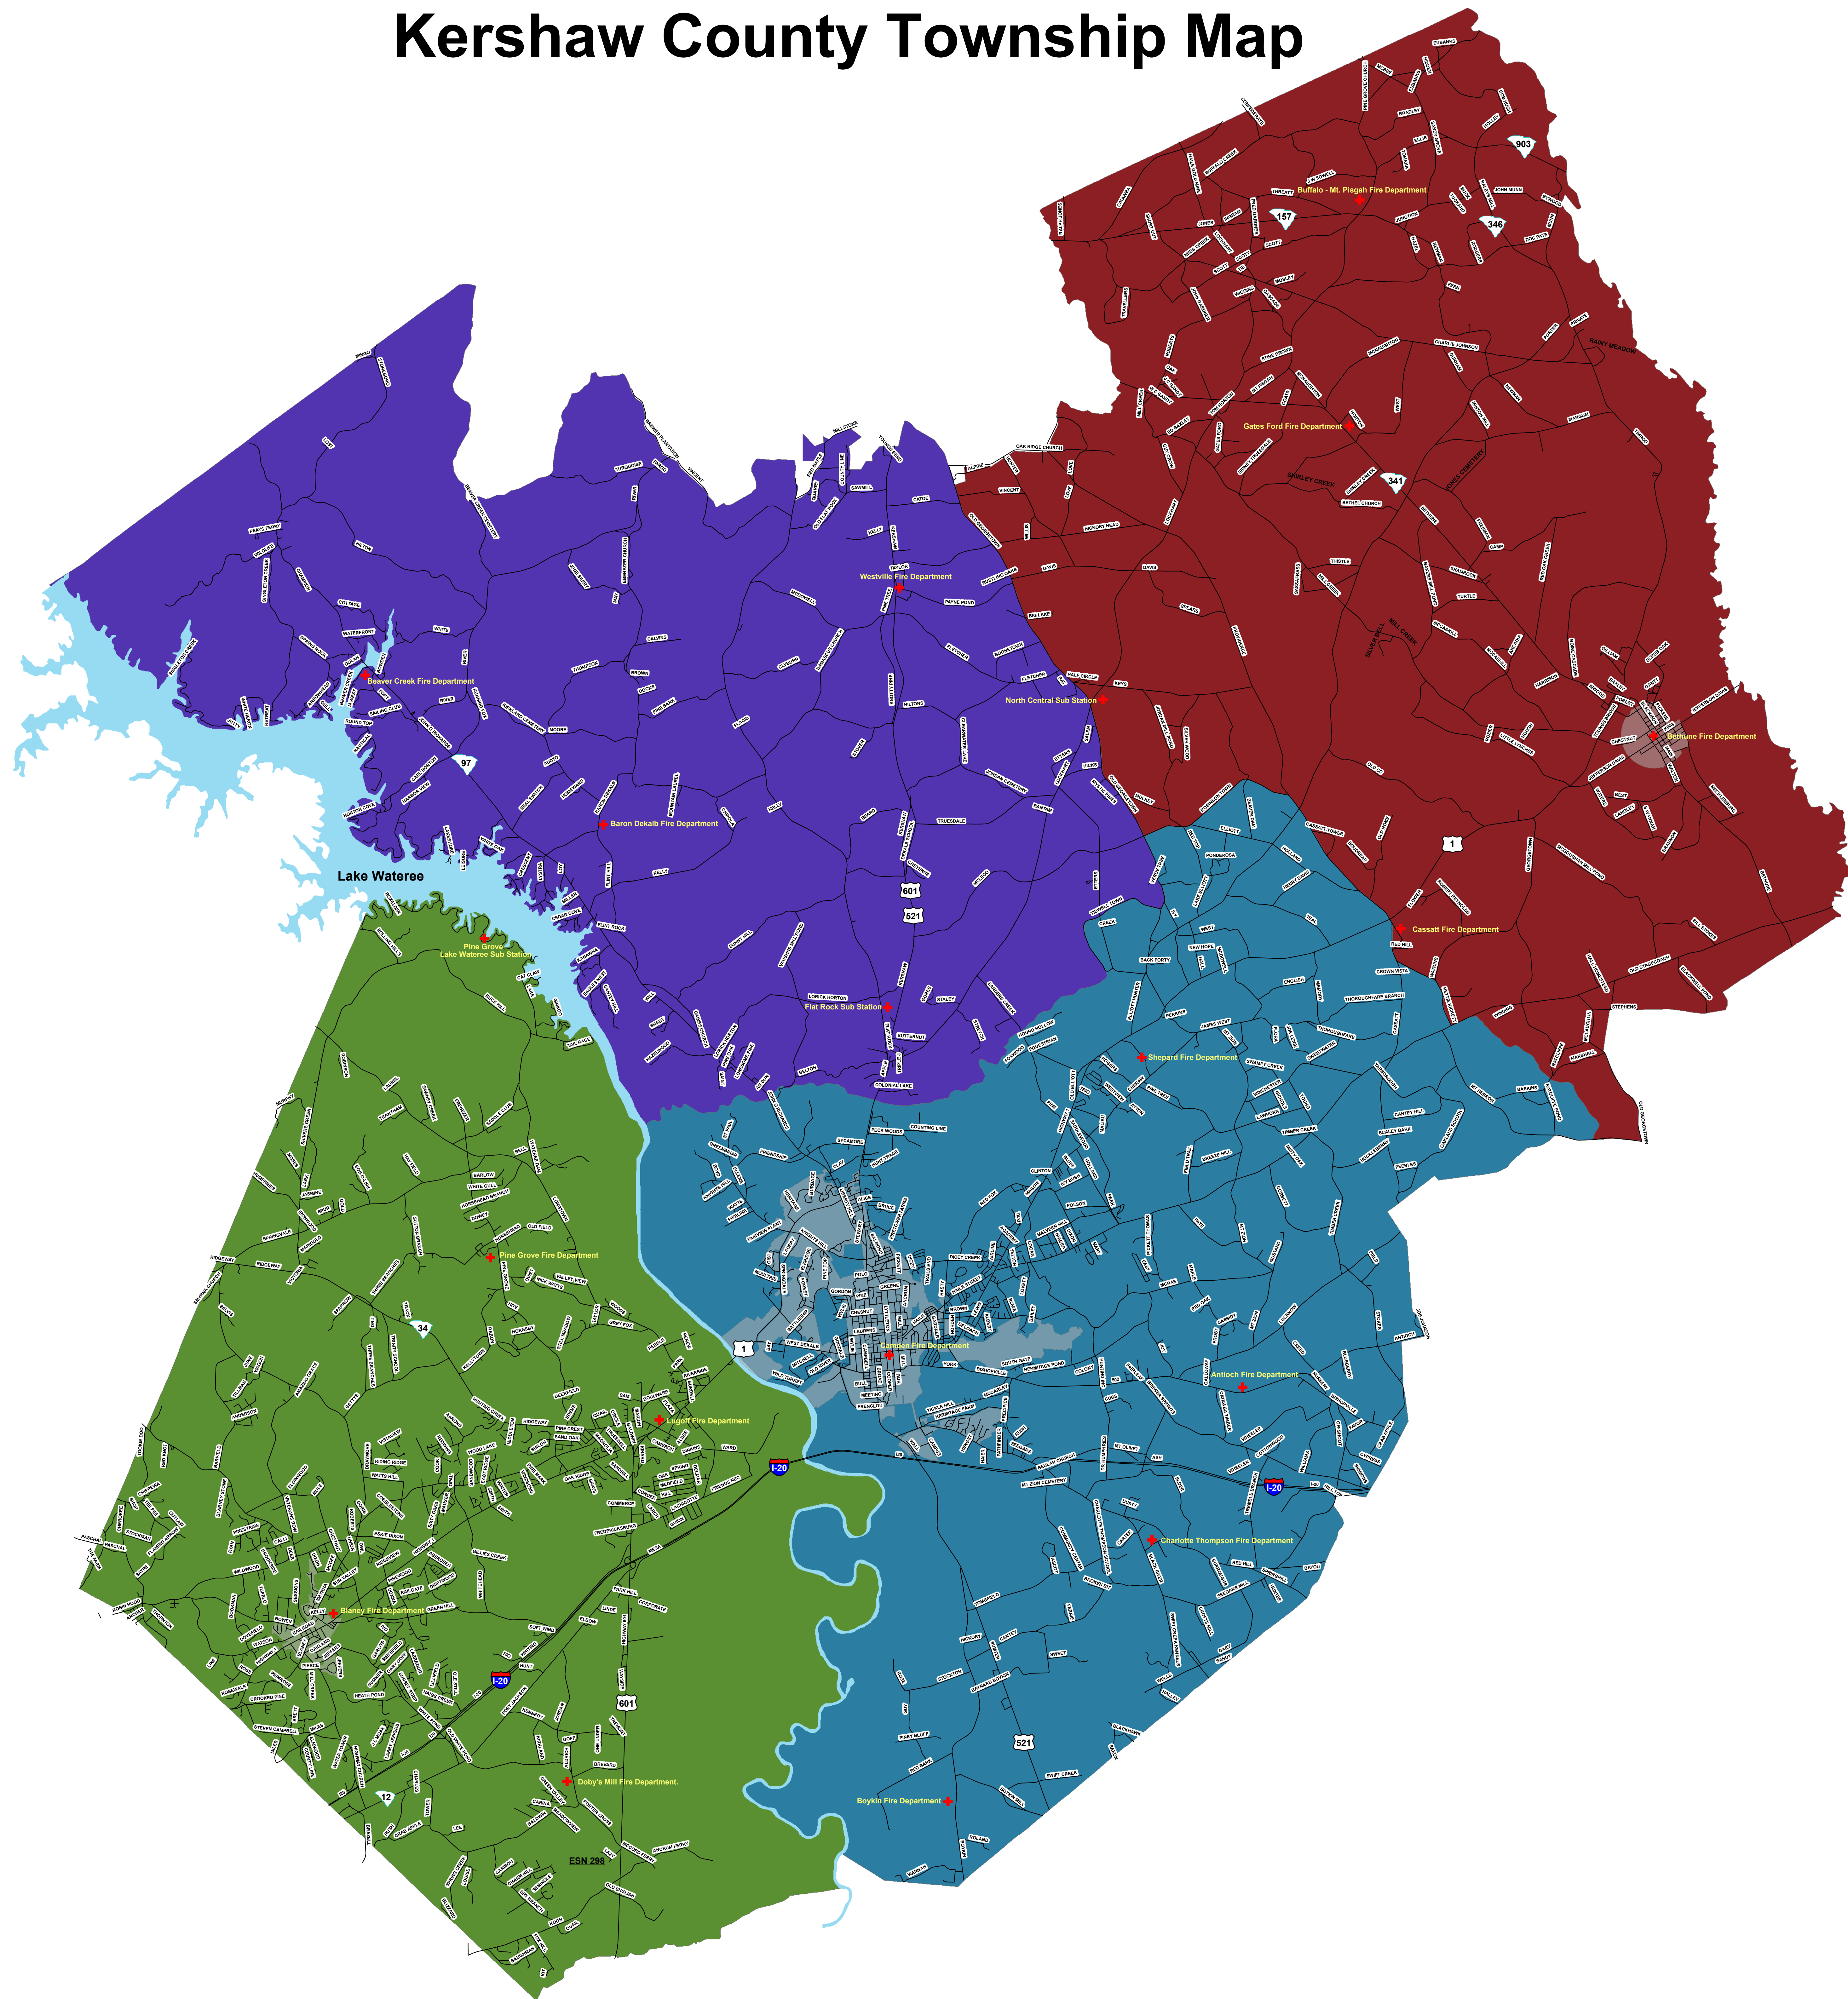

# Kershaw County Township Map

**Legend**

**Township Name**

- Buffalo
- Dekalb
- Flat Rock
- Wateree